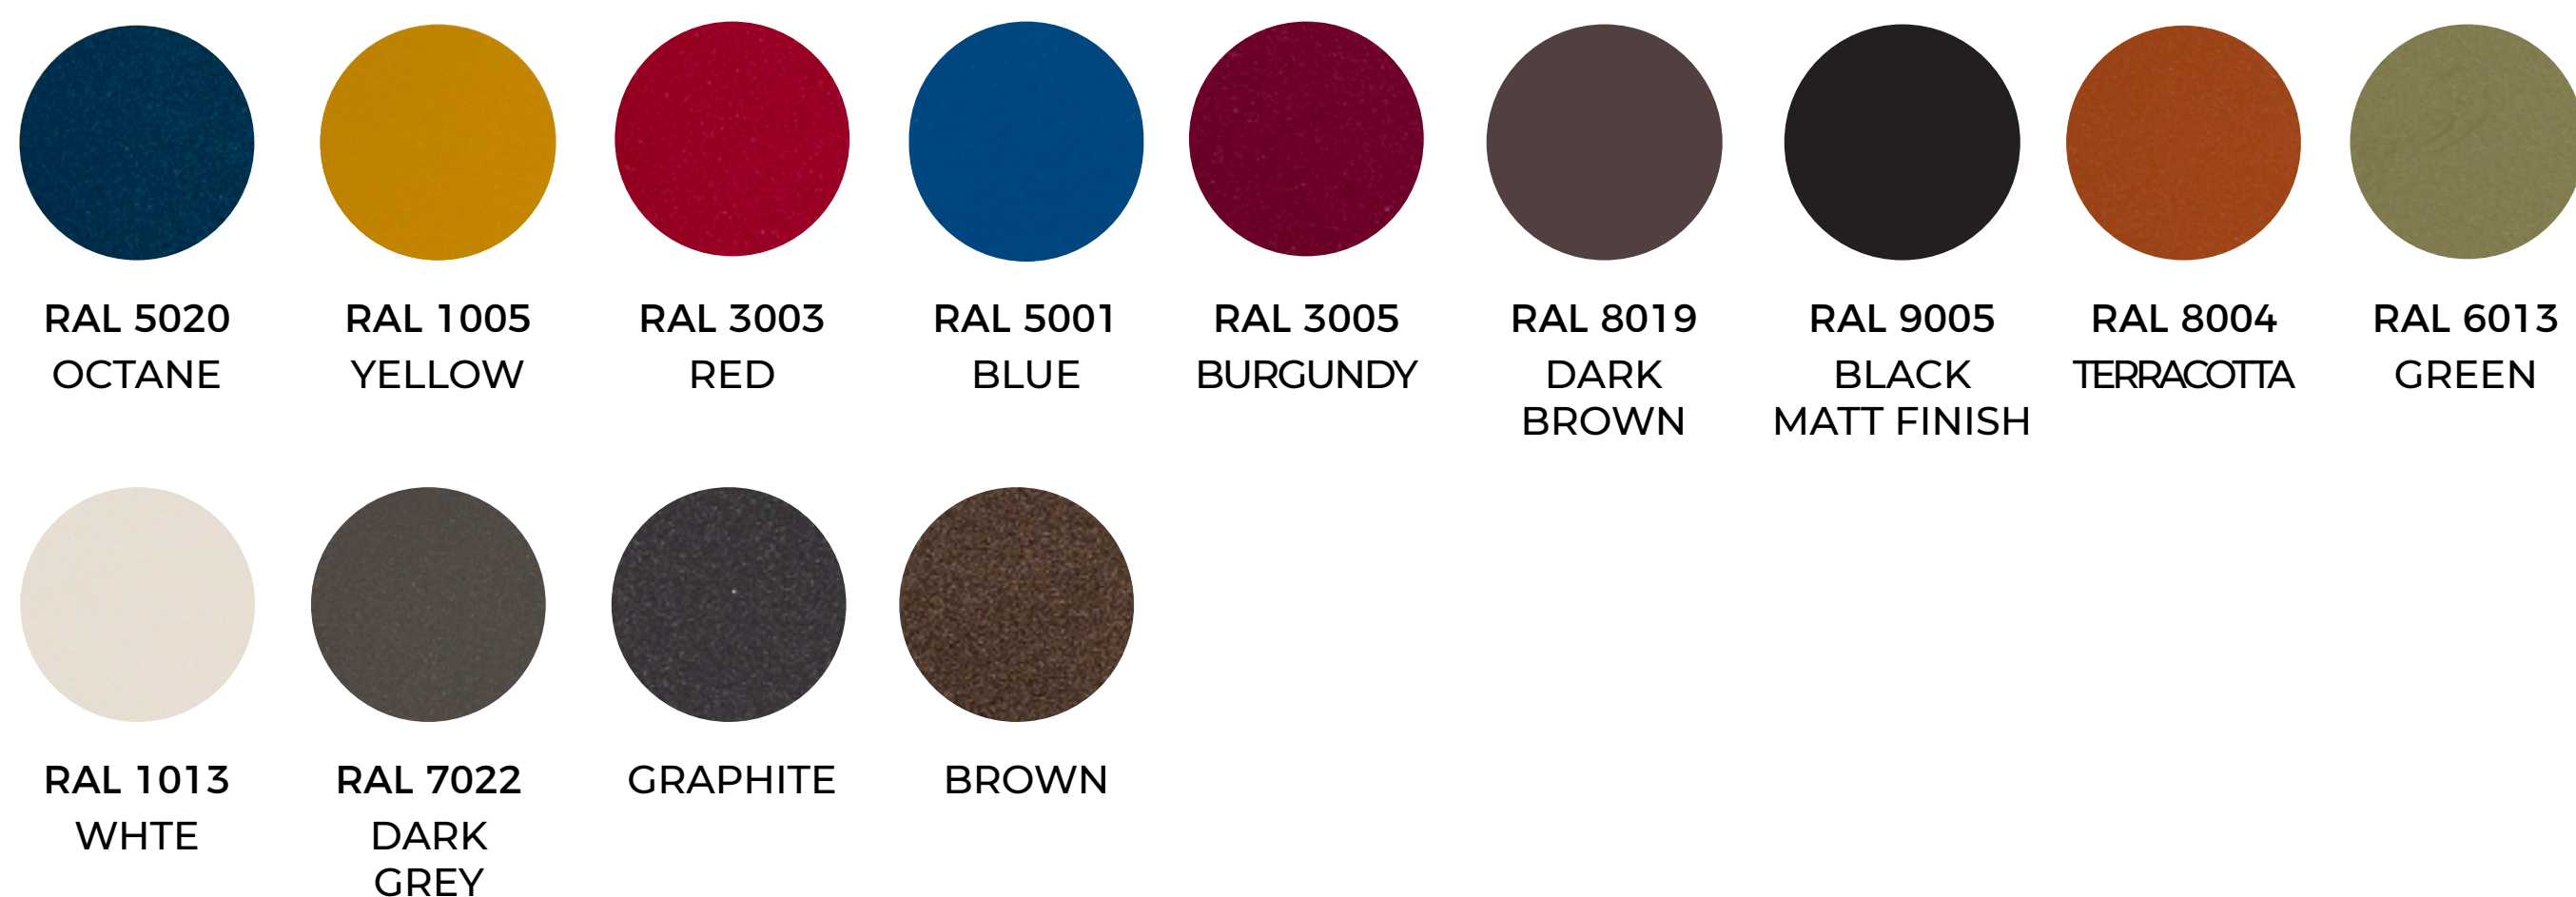

FINISH

FINISH FOR TABLES AND ACCESSORIZE

FINISH FOR METAL LEGS, BASES AND STRUCTURES

FINISH FOR WOODEN LEGS

1880

TESSUTO
FABRIC
TISSU
TELA

cat.A

egoitaliano
LIVING YOUR WAY